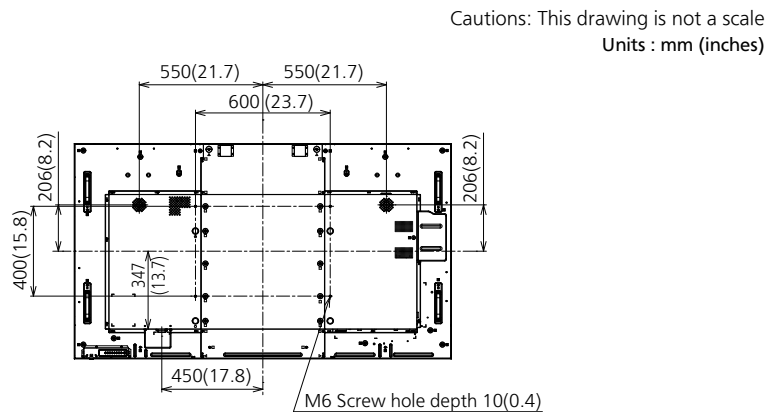

*In case of running for a long time, the moving image is recommended to be displayed. If you display a still picture for an extended period, the image retention might remain on the screen. However, image retention can gradually disappear by displaying a moving images.

REMOTE CONTROL TRANSMITTER

Power Requirements	DC 3 V (2 x AAA Size batteries)
Operating distance	Approx. 7 m (23 ft)*
Weight	Approx. 63 g (2.2 oz) including batteries
Dimensions (W x H x D)	48 x 134 x 20 mm (1.9" x 5.3" x 0.8")

*When operated directly in front of receptor.

STANDARD (CERTIFICATIONS)

SAFETY REGULATIONS	ANSI / UL 62368-1: 2014 CAN / CSA-C22.2 No. 62368-1-14 NOM EN62368-1: 2014 + A11: 2017 AS / NZS 62368.1: 2018
RADIATION REGULATIONS	FCC CFR 47, Part 15, Subpart B 2015 Class A ANSI C63.4-2014 ICES-003 Issue6: 2016 EN55032: 2012 EN55024: 2010 , EN55035 EN61000-3-2: 2014 EN61000-3-3: 2013 AS / NZS CISPR32: 2013 RCM Mark

INCLUDED ACCESSORIES

- Remote Control - Batteries (AAA size) x 2 - Clamper x 3
- USB memory cover x 1 - SDM-S attachment x 1
- AC cord (approx. 2.0 m (79")) - CD-ROM / User Manual
- Operating Instruction Book

OPTIONAL ACCESSORIES

Pedestal Stand	TY-ST75PE9
Early Warning Software	ET-SWA 100 / 105series
Video wall manager	TY-VUK10
Automatic Display Adjustment Upgrade Kit	
Wall - hanging Bracket	TY-WK98PV1
3G-SDI Terminal Bord	TY-SB01SS

DIMENSIONS

Cautions: This drawing is not a scale
Units : mm (inches)