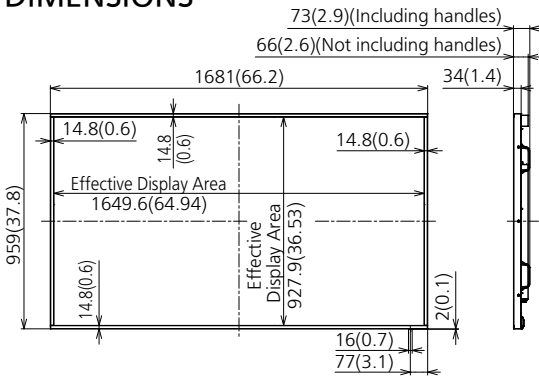

*In case of running for a long time, the moving image is recommended to be displayed. If you display a still picture for an extended period, the image retention might remain on the screen. However, image retention can gradually disappear by displaying a moving images.

REMOTE CONTROL TRANSMITTER

Power Requirements	DC 3 V (2 x AAA Size batteries)
Operating distance	Approx. 7 m (23 ft)*
Weight	Approx. 63 g (2.2 oz) including batteries
Dimensions (W x H x D)	48 x 134 x 20 mm (1.9" x 5.3" x 0.8")

*When operated directly in front of receptor.

STANDARD (CERTIFICATIONS)

SAFETY REGULATIONS	ANSI / UL 62368-1: 2014 CAN / CSA-C22.2 No. 62368-1-14 NOM EN62368-1: 2014 + A11: 2017 AS / NZS 62368.1: 2018
RADIATION REGULATIONS	FCC CFR 47, Part 15, Subpart B 2015 Class A ANSI C63.4-2014 ICES-003 Issue6: 2016 EN55032: 2012 EN55024: 2010 , EN55035 EN61000-3-2: 2014 EN61000-3-3: 2013 AS / NZS CISPR32: 2013 RCM Mark

INCLUDED ACCESSORIES

- Remote Control - Batteries (AAA size) x 2 - Clamper x 3
- USB memory cover x 1 - SDM-S attachment x 1
- AC cord (approx. 2.0 m (79")) - CD-ROM / User Manual
- Operating Instruction Book

OPTIONAL ACCESSORIES

Pedestal Stand	TY-ST75PE9
Early Warning Software	ET-SWA 100 / 105series
Video wall manager	TY-VUK10
Automatic Display Adjustment Upgrade Kit	
Wall - hanging Bracket	TY-WK98PV1
3G-SDI Terminal Bord	TY-SB01SS

DIMENSIONS

Cautions: This drawing is not a scale
Units : mm (inches)